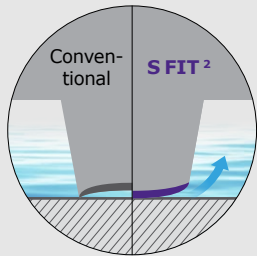

Speed Symbol	H, V, W, Y
Tread Width	185~275
Series	35~70
Inch	15"~20"

FEATURES

- Superior Wet Performance
- Responsive Steering for Sporty Driving
- Long-Lasting Tyres for Every Journey
- Energy Efficient & Comfort

Property

Benefit

— S FIT 2
— Conventional

Superior Wet Performance

S FIT² delivers exceptional wet performance, ensuring confident and enjoyable driving on wet roads.

Superior Wet Performance

High silica compound compared to its predecessor enhances flexibility and bonding with wet surfaces, delivering exceptional wet braking performance.

Advanced Wet Grip

Convex block design enhances water drainage through efficient water dispersion, improving tyre contact on wet roads.

Enhanced Hydroplaning Resistance

The 4 straight grooves efficiently channel water away from the tyre contact area, helping to prevent hydroplaning and enhance water drainage under wet conditions.