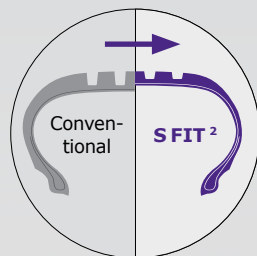

Energy Efficient & Comfort

S FIT² is built with an innovative structure and design that reduces energy consumption and noise, making it suitable not only for conventional cars with combustion and hybrid engines but also for electric vehicles.

Optimised Structure For Energy Efficiency

The innovative structure optimises weight, reducing energy and grip loss while enhancing stability and safety.