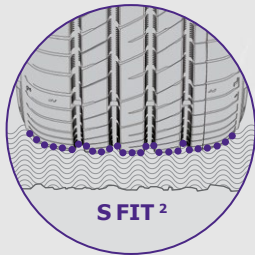

Speed Symbol	H, V, W, Y
Tread Width	185~275
Series	35~70
Inch	15"~20"

FEATURES

- Superior Wet Performance
- Responsive Steering for Sporty Driving
- Long-Lasting Tyres for Every Journey
- Energy Efficient & Comfort

Property

Benefit

— S FIT 2
— Conventional

Superior Wet Performance

S FIT² delivers exceptional wet performance, ensuring confident and enjoyable driving on wet roads.

Superior Wet Performance

High silica compound compared to its predecessor enhances flexibility and bonding with wet surfaces, delivering exceptional wet braking performance.

Advanced Wet Grip

Convex block design enhances water drainage through efficient water dispersion, improving tyre contact on wet roads.

Enhanced Hydroplaning Resistance

The 4 straight grooves efficiently channel water away from the tyre contact area, helping to prevent hydroplaning and enhance water drainage under wet conditions.

Wet Handling Performance improved by **10%**

compared to its predecessor

S FIT²

Conventional

Responsive Steering for Sporty Driving

S FIT² ensures high-speed stability and precise handling on any road, allowing drivers to enjoy dynamic and sporty driving.