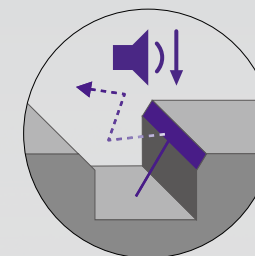

Reduced Impact Noise

By applying Chamfer to the main grooves, impact noises are reduced, ensuring a quieter driving experience.