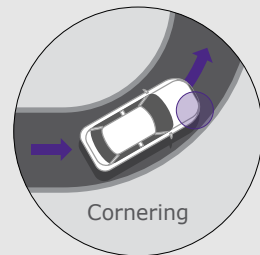

Advanced Wet Grip

Convex block design enhances water drainage through efficient water dispersion, improving tyre contact on wet roads.

Enhanced Hydroplaning Resistance

The 4 straight grooves efficiently channel water away from the tyre contact area, helping to prevent hydroplaning and enhance water drainage under wet conditions.

Wet Handling Performance improved by **10%**

compared to its predecessor

S FIT²

Conventional

Responsive Steering for Sporty Driving

S FIT² ensures high-speed stability and precise handling on any road, allowing drivers to enjoy dynamic and sporty driving.

Tie-bars in the lateral grooves design control block distortion, increasing tyre stiffness and ensuring comfort with consistent performance.

Precise Steering

Chamfer design enhances steering response and cornering stability by ensuring consistent block edge contact.