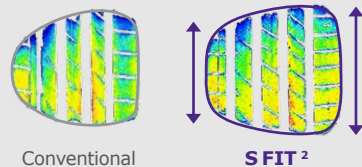

Cornering Stability with High Grip

The reinforced outer shoulder blocks and high-grip resin compound maximise road contact, ensuring precise steering control and stable cornering at high speed.

Consistent Performance

Tie-bars in the lateral grooves design control block distortion, increasing tyre stiffness and ensuring comfort with consistent performance.