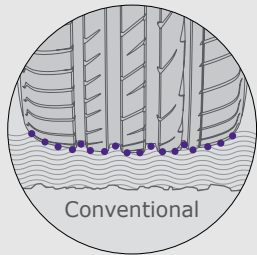

Speed Symbol	H, V, W, Y
Tread Width	185~275
Series	35~70
Inch	15"~20"

FEATURES

- Superior Wet Performance
- Responsive Steering for Sporty Driving
- Long-Lasting Tyres for Every Journey
- Energy Efficient & Comfort

Property

Benefit

— S FIT 2
— Conventional

Superior Wet Performance

S FIT² delivers exceptional wet performance, ensuring confident and enjoyable driving on wet roads.

Superior Wet Performance

High silica compound compared to its predecessor enhances flexibility and bonding with wet surfaces, delivering exceptional wet braking performance.

Advanced Wet Grip

Convex block design enhances water drainage through efficient water dispersion, improving tyre contact on wet roads.

Enhanced Hydroplaning Resistance

The 4 straight grooves efficiently channel water away from the tyre contact area, helping to prevent hydroplaning and enhance water drainage under wet conditions.