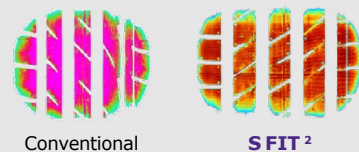

Tie-bars in the lateral grooves design control block distortion, increasing tyre stiffness and ensuring comfort with consistent performance.

Precise Steering

Chamfer design enhances steering response and cornering stability by ensuring consistent block edge contact.

Wear Life

**ALIGNMENT
INDICATOR**

Easily check tread wear
with the 'L' mark on the sidewall.

Long-Lasting Tyres for Every Journey

S FIT² provides increased mileage and prevents uneven tread wear, which makes your tyre last longer and helps you go further on every journey.

Longevity Enhancer

The uniform groove design promotes even wear by distributing contact pressure evenly across the tread. During your journey, the uneven wear indicator helps detect alignment issues early and extend tyre life.