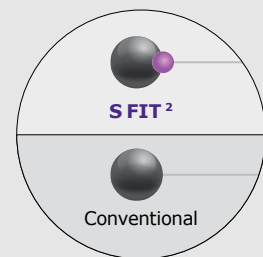

Tie-bars in the lateral grooves design control block distortion, increasing tyre stiffness and ensuring comfort with consistent performance.

Precise Steering

Chamfer design enhances steering response and cornering stability by ensuring consistent block edge contact.

Wear Life

**ALIGNMENT
INDICATOR**

Easily check tread wear
with the 'L' mark on the sidewall.

Long-Lasting Tyres for Every Journey

S FIT² provides increased mileage and prevents uneven tread wear, which makes your tyre last longer and helps you go further on every journey.