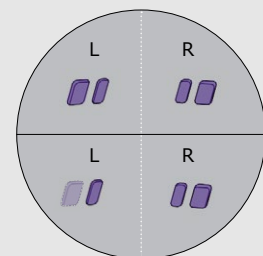

Increased Bonding for Long Mileage

The new generation polymer, combined with optimised mixing technology, ensures better interaction and bonding among compound elements, resulting in even distribution throughout the compound and higher mileage.