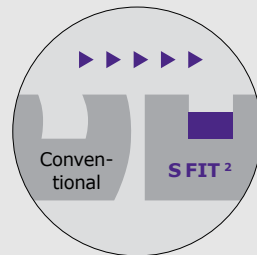

Cornering Stability with High Grip

The reinforced outer shoulder blocks and high-grip resin compound maximise road contact, ensuring precise steering control and stable cornering at high speed.

Consistent Performance

Tie-bars in the lateral grooves design control block distortion, increasing tyre stiffness and ensuring comfort with consistent performance.