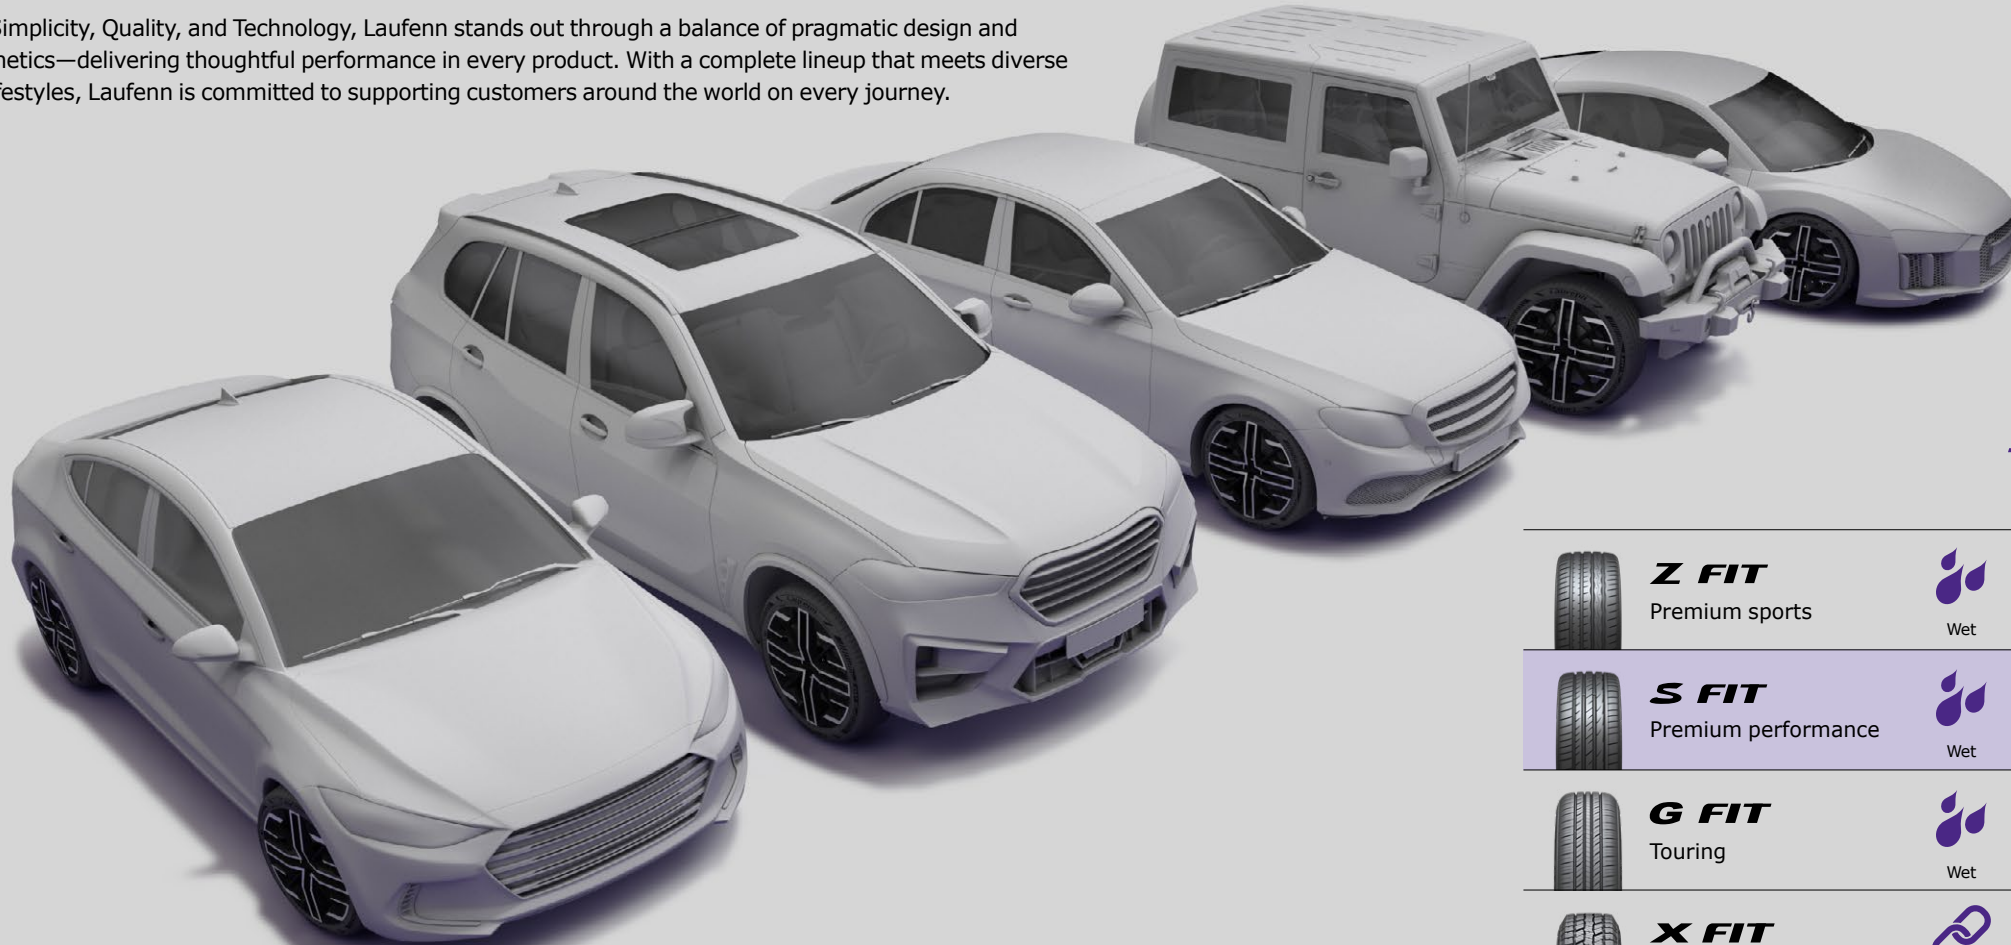

S FIT²
S FIT² SUV

Laufenn
Journey in Style

A Brand by Hankook Tire

OFFICIAL
PARTNER

Tyre that fits

Laufenn is a life-fit brand designed for those who value practicality in both work and life. Created for individuals with a passion for driving and a tyre-conscious lifestyle, Laufenn speaks to those who continually seek purpose and value in everything they do.

Defined by Simplicity, Quality, and Technology, Laufenn stands out through a balance of pragmatic design and refined aesthetics—delivering thoughtful performance in every product. With a complete lineup that meets diverse needs and lifestyles, Laufenn is committed to supporting customers around the world on every journey.

Laufenn
Journey in Style

A Brand by Hankook Tire