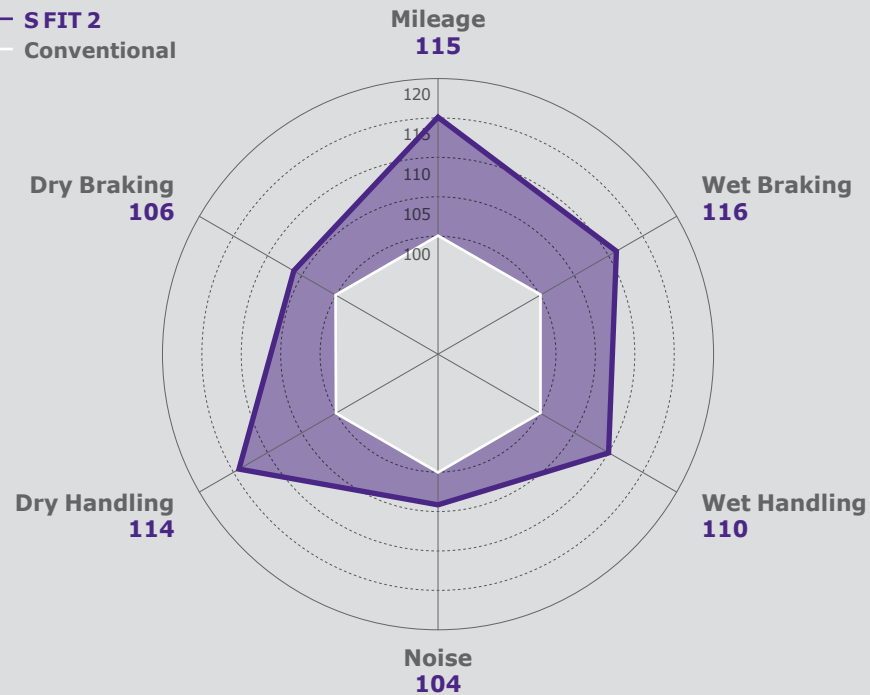

— S FIT 2
— Conventional