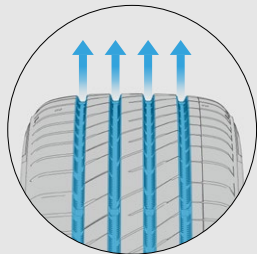

Speed Symbol	H, V, W, Y
Tread Width	185~275
Series	35~70
Inch	15"~20"

FEATURES

- Superior Wet Performance
- Responsive Steering for Sporty Driving
- Long-Lasting Tyres for Every Journey
- Energy Efficient & Comfort

Property

Benefit

— S FIT 2
— Conventional

Superior Wet Performance

S FIT² delivers exceptional wet performance, ensuring confident and enjoyable driving on wet roads.

Superior Wet Performance

High silica compound compared to its predecessor enhances flexibility and bonding with wet surfaces, delivering exceptional wet braking performance.

Advanced Wet Grip

Convex block design enhances water drainage through efficient water dispersion, improving tyre contact on wet roads.

Enhanced Hydroplaning Resistance

The 4 straight grooves efficiently channel water away from the tyre contact area, helping to prevent hydroplaning and enhance water drainage under wet conditions.