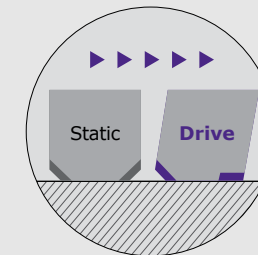

Advanced Wet Grip

Convex block design enhances water drainage through efficient water dispersion, improving tyre contact on wet roads.

Enhanced Hydroplaning Resistance

The 4 straight grooves efficiently channel water away from the tyre contact area, helping to prevent hydroplaning and enhance water drainage under wet conditions.

Wet Handling Performance improved by **10%**

compared to its predecessor

S FIT²

Conventional

Responsive Steering for Sporty Driving

S FIT² ensures high-speed stability and precise handling on any road, allowing drivers to enjoy dynamic and sporty driving.

Tie-bars in the lateral grooves design control block distortion, increasing tyre stiffness and ensuring comfort with consistent performance.

Precise Steering

Chamfer design enhances steering response and cornering stability by ensuring consistent block edge contact.