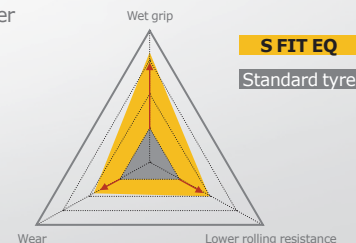

New hybrid compound

The use of high-performance polymer compounds that easily handle 3-dimensional movement, reduces rotational resistance and increases tyre wear life.