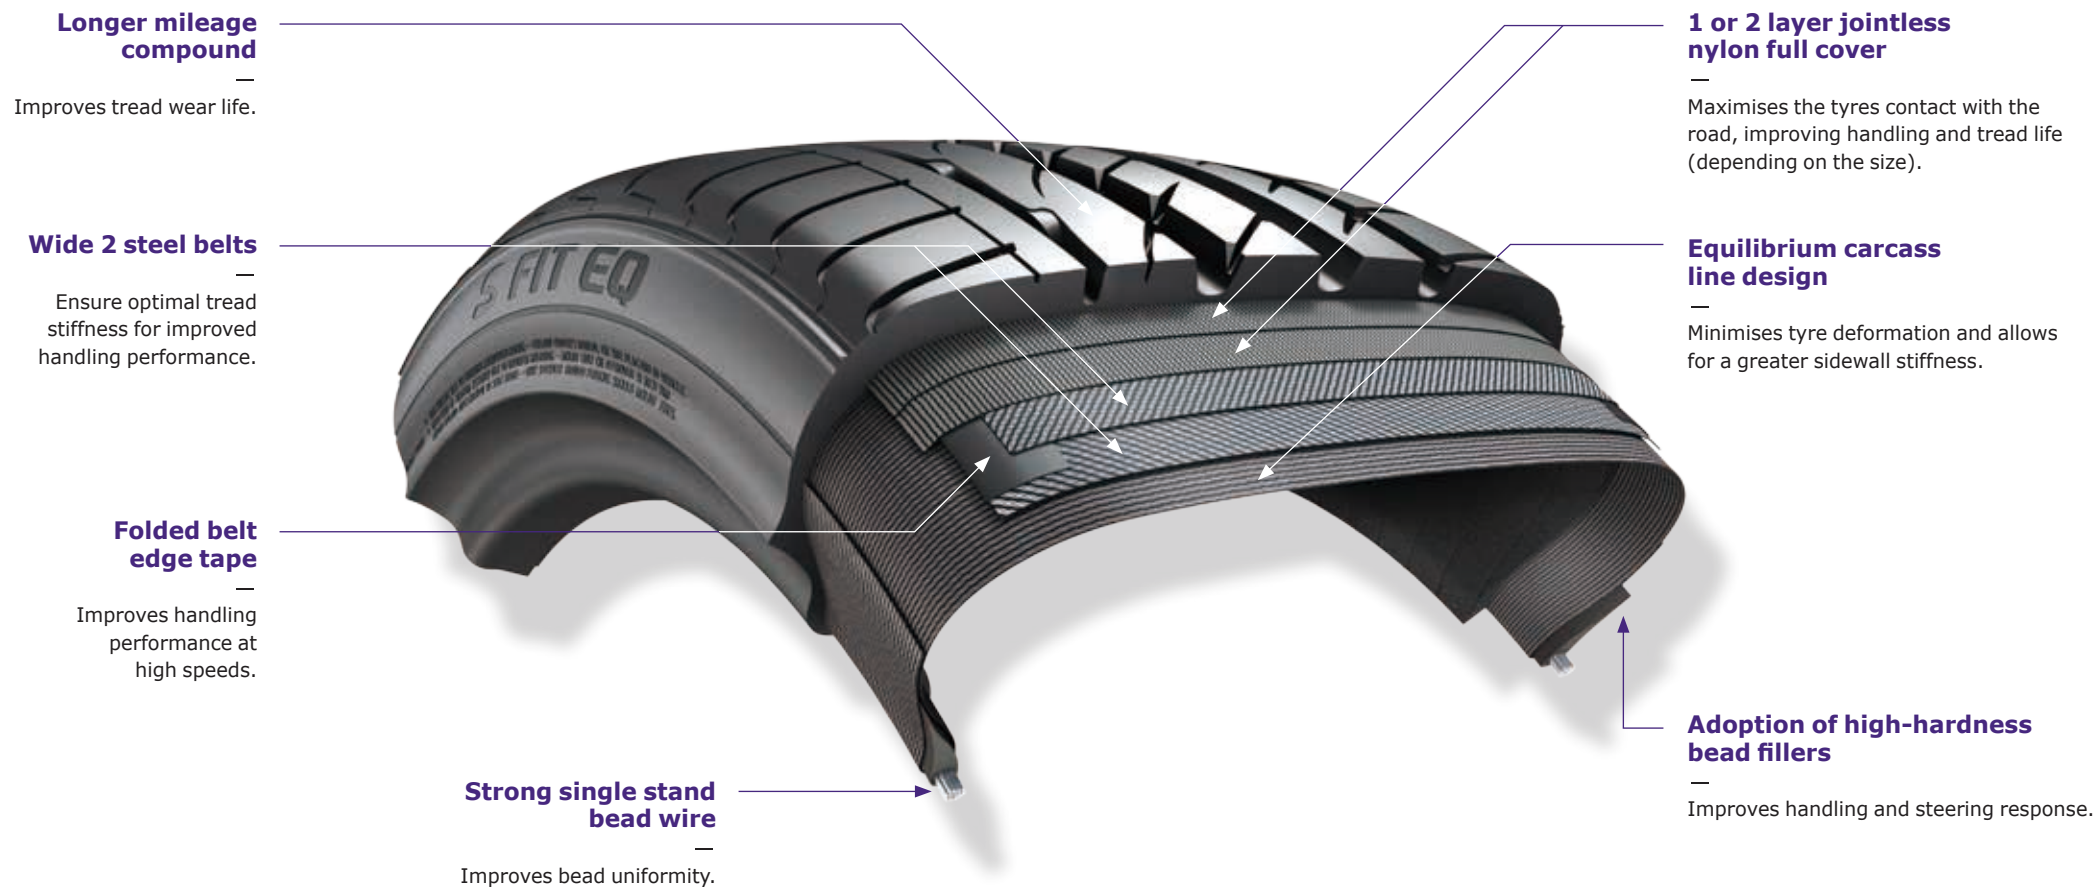

### Longer mileage and even tread wear

An optimised tyre profile designed by an advanced computer-aided simulation improves braking performance and wear by evenly distributing weight over the tyre's contact patch.

# TYRE STRUCTURE

The S FIT EQ adopts new technology for premium vehicles engineered for exceptional control and a quieter, more comfortable road.

\* The model size in the structural diagram is for the 225/45ZR18Y XL tyre and the descriptions of structural diagrams may vary by size.