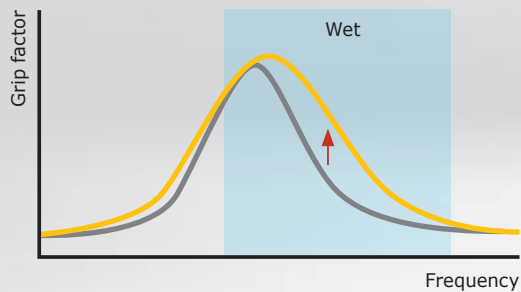

Innovative Silica Compound Technology

High Grip Silica Compound

This cutting-edge silica compound, the ingredient of which is from nature, provides improved performance on wet and snowy roads. The compound mixing technology of Hankook Tyre is applied.

— Polymer ● Enhancing Additives — Natural Oil

The advanced mixing technology for silica and enhancing additives provides a better wet grip.