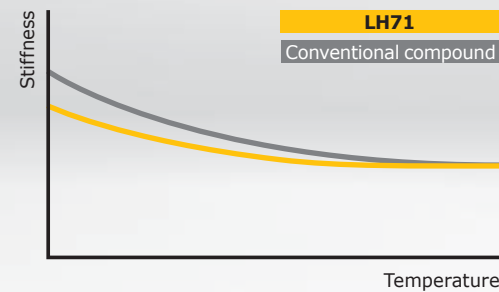

This new compound ensures rubber matrix flexibility in a wide range of temperature.