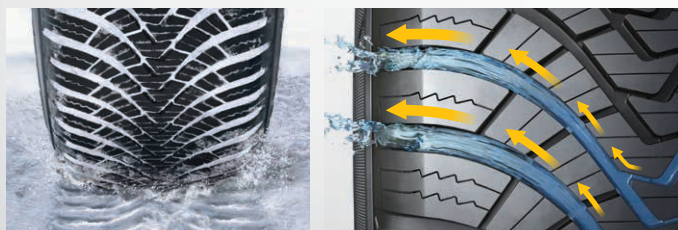

Optimized driving performance under any weather condition

**- Multi Safety
(Braking & Steering) :**

Ensured safety with improved grip and steering control

- High Grip Silica Compound :

Improved wet performance

A tread pattern that guarantees optimum performance in various driving environments for every season under any weather conditions.

Wider Aqua Grooves for Accelerated Drainage

The streamlined aqua lateral groove, which expands in area in the direction from the center to the shoulder (out), enhances drainage on snow-covered or rainy roads by accelerating the flow of water.

Interlocking Center Block for High Speed Driving Stability

Blocks interlocked in the center secure the block stiffness. This provides drivers to feel the stability when driving at high speed on either dry or wet road.

- Operable in DRY/ICE conditions due to the high-density application of linear 3D sipes to the center.
- The "wave-type 2D sipes" with differential waves are applied to the shoulder area to maximize the edge effect to ensure enhanced snow grip, in addition to the interlocking effect to deliver improved cornering performance.