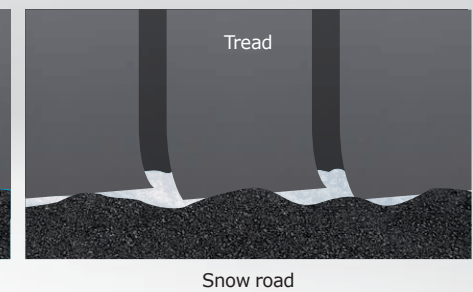

Better grip on wet and snow road

Maximising wet and snow grip by adopting highly refined resin.