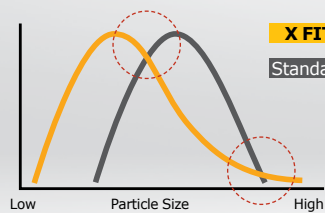

X FIT Van

High Fuel Consumption

Standard Tyre

Long Mileage Carbon Compound

Smaller grain size than that found in existing materials greatly reduces energy dispersion.

X FIT Van

Standard Tyre

2 Step Block