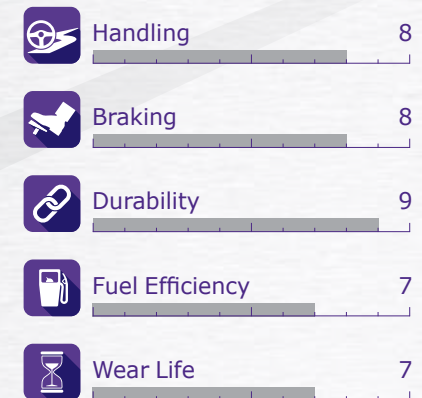

X FIT VAN

Speed Symbol : T

S.W. : 165~235

Series : 60~75

Inch : 14~16"

EU Label : E / B / W2

Performance Information

Handling & Braking

The X FIT Van offers exceptional handling and braking for an optimized on-road driving experience.

Safety by Braking Performance

Enhanced safety by improving wet braking performance.

3-Channel Wide Groove