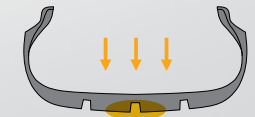

The Use of 3-Channel Wide Grooves
The designed pattern significantly reduces hydro-planing and enhances stability even at high speeds.

New 3D Lateral Groove

Enhances Wet performance without sacrificing block strength.

Durability

Durability

The X FIT Van ensures a capable driving experience with a focus on durability.

Belt Edge Tape

Stronger bonding between the belts ensures driving stability at high speeds, and the durable structure is designed to sustain vehicle loads.

X FIT Van

Standard Tyre

The RCS Construction

The special rubber material enhances structural coherence and improves durability and stability – essential factors to sustaining heavier vehicle loads.

X FIT Van

Standard Tyre

Durable Contact Patch Tech

The optimal block and groove width design improves durability by maintaining even pressure.

X FIT Van

Standard Tyre

Wear Life

Fuel Efficiency

Wear Life