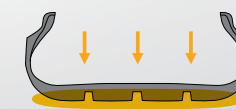

The RCS Construction

The special rubber material enhances structural coherence and improves durability and stability – essential factors to sustaining heavier vehicle loads.

X FIT Van