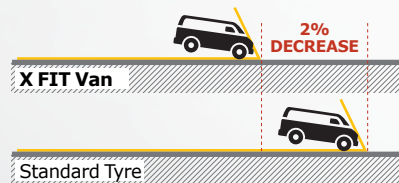

Handling & Braking

The X FIT Van offers exceptional handling and braking for an optimized on-road driving experience.

Safety by Braking Performance

Enhanced safety by improving wet braking performance.