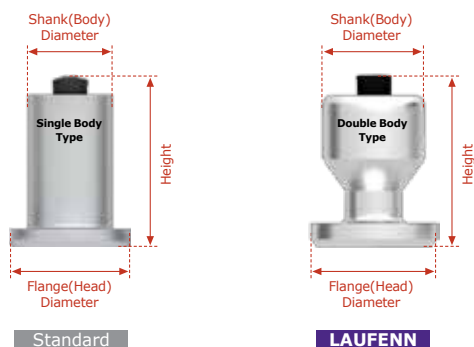

STUD PIN GUIDE

Trafi Type-Approval Certificate Number : FI-NA-20150-06

Maker	Turvanasta
Model	8-11/2 H4.0
Height	11
Shank Dia. (Max / Min)	6.5 / 4.0
Flange Dia.	8
Type	Double
Material	Aluminum
Remarks	Scandinavia* & Worldwide

- In case of Scandinavia, all studded tyres comply with the stud regulation.
- Laufenn does recommend using light weight studs (ex. Aluminum) due to environmental (airborne dust) and road wear reason.
- If stud dimensions are satisfied, additional stud makers could be recommended by R&D Center after testing or checking it.
- Mandatory use of Turvanasta studs for Nordic countries*.

* Scandinavia : Sweden, Denmark, Norway, Iceland

* Nordic countries : Sweden, Denmark, Norway, Iceland, Finland

Strongly prohibited to use this type of stud. Sharp edged flanges will damage tyres in use.

Compared to standard pin, Laufenn recommended pin anchors more firmly into the tread compound.

- Model Size : 205/55R16T (No. of pin 128)
- The number of pin may vary by size