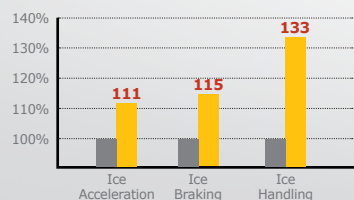

Stud Technology

Ice

An optimized stud pin arrangement design enhances both braking and steering performance on slick snowy or icy winter roads.

16 Row Stud Technology

This advanced stud pin design technique disperses the stud pin arrangement in 16 unique lines, maximizing braking and traction performance.

Ice Grip Performance

I FIT Ice
Standard Tyre

Stud Pin Located at the Center

By locating multiple stud pin lines in tread blocks in the center of the tyre's contact patch the I FIT Ice offers improved straight line stability, cornering and handling on icy roads.