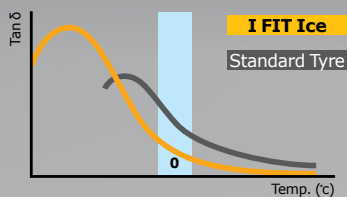

Winter Compound

The application of a new winter rubber compound with improved low temperature performance enhances grip for competent winter driving.