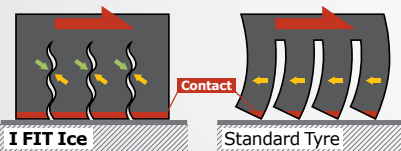

Inch : 14~18"

Performance Information

Ice & Snow

An advance tread pattern and special winter rubber compound ensure ultimate performance on snowy and icy winter roads.

3D Kerf

The 3D wave-patterned kerf design used in the I FIT Ice provides improved grip and handling performance by minimizing block movement when driving.

Snow Kerf

The snow kerf design used by the I FIT Ice is longer than standard designs improving braking and handling in the snow.

The Total Length of the Sipe

Claw Edge

A claw-shaped 3D edge design in the tyre's center tread blocks helps to improve traction performance on snowy and icy roads.

Snow Slits

An advanced snow slit design ensures maximum edge grip effect on icy roads for better traction.

Ice & Snow Performance

Compared to conventional tyres, the contact patch area of the winter I FIT Ice is enlarged by as much as 20%, increasing braking performance on snowy and icy roads.