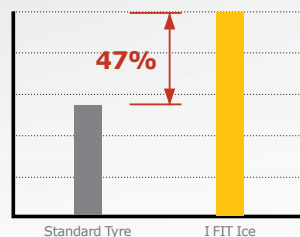

total number of middle block studs