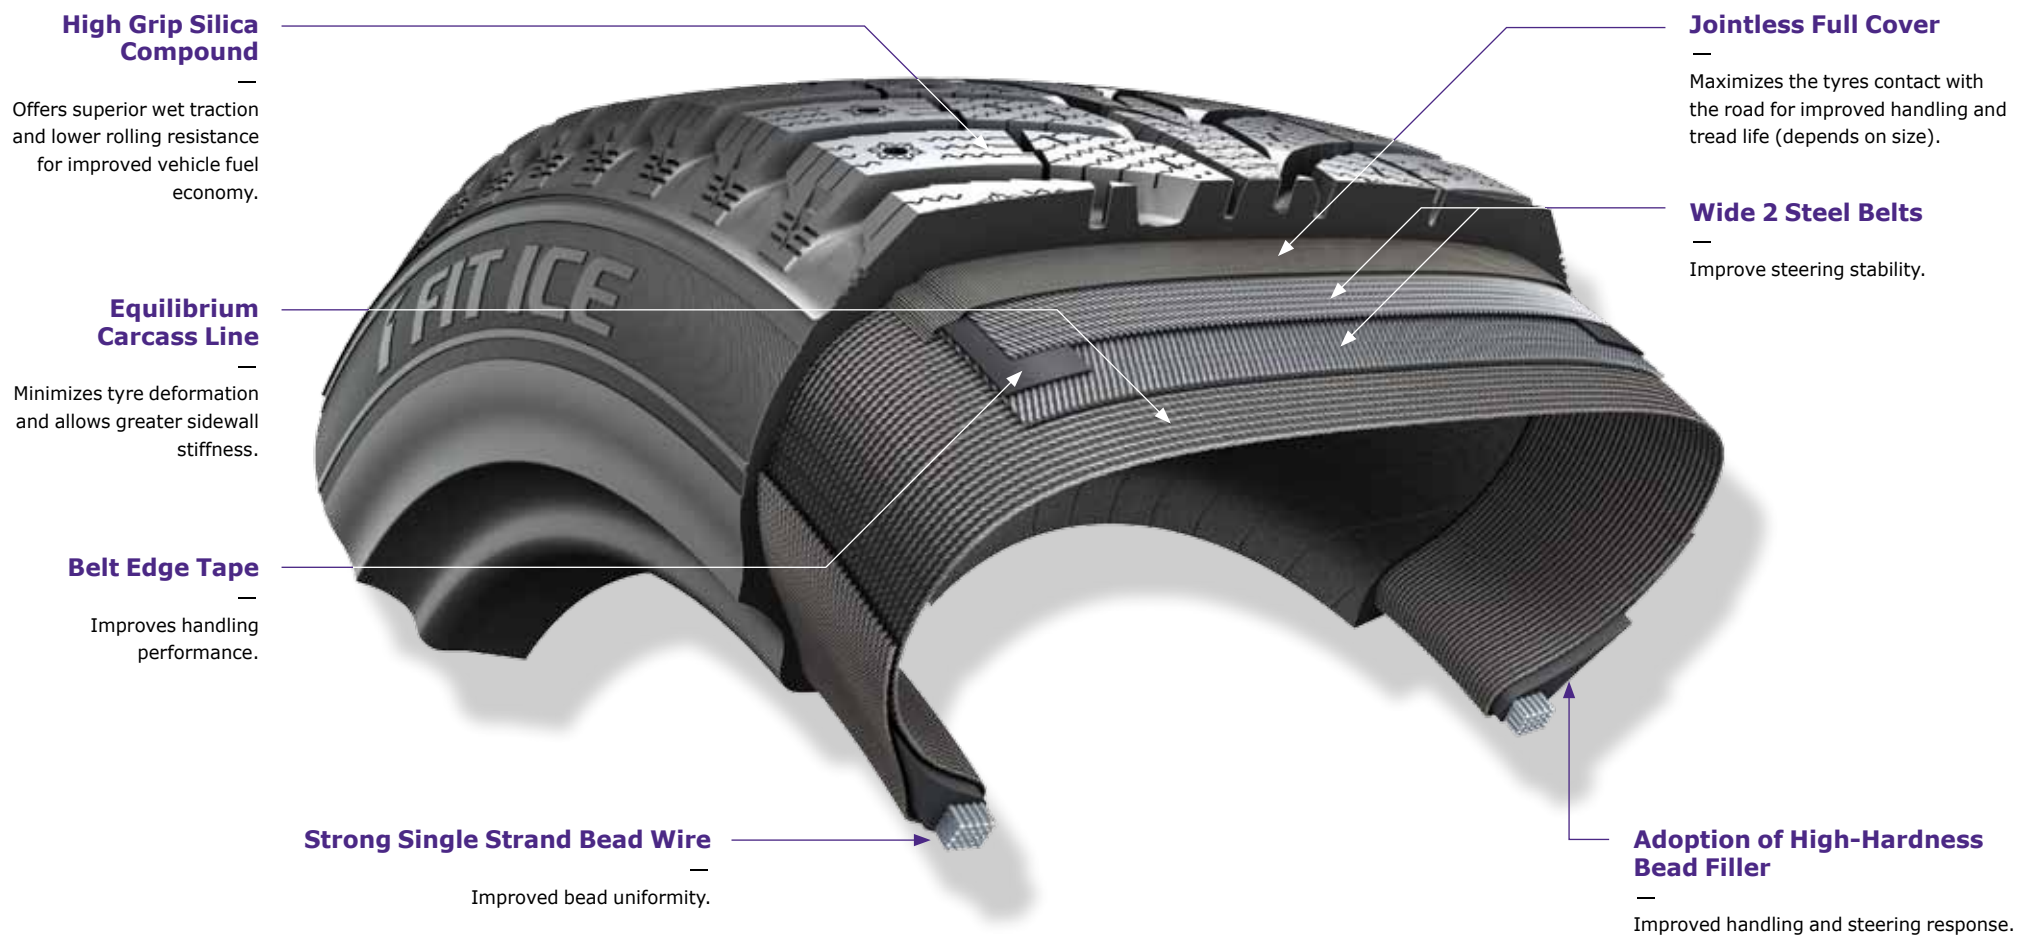

* Scandinavia : Sweden, Denmark, Norway, Iceland

* Nordic countries : Sweden, Denmark, Norway, Iceland, Finland

Strongly prohibited to use this type of stud. Sharp edged flanges will damage tyres in use.

Compared to standard pin, Laufenn recommended pin anchors more firmly into the tread compound.

- Model Size : 205/55R16T (No. of pin 128)
- The number of pin may vary by size

TYRE STRUCTURE

The I FIT Ice adopts new technology for safety and comfort in snow and ice covered road conditions.