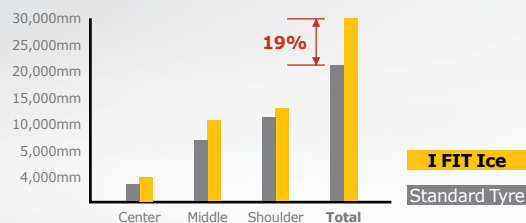

The Total Length of the Sipe