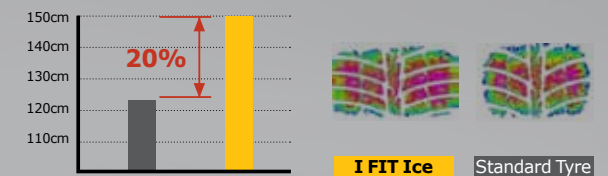

The Actual Contact Area